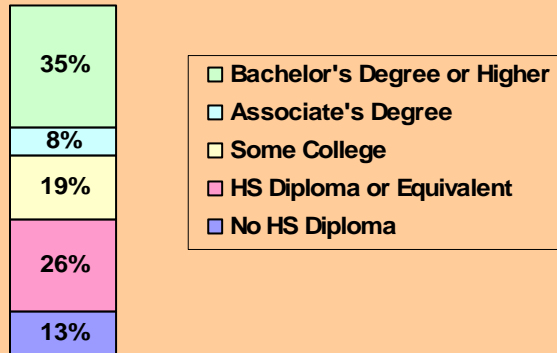

Resident's Educational Achievement

Source: US Census (2000)

Of Suffield's Residents 25 and over:

- 13% lack a high school diploma
- 26% possess a high school diploma or GED
- 19% have taken some college course work
- 8% have earned an Associate's degree
- 35% have earned a Bachelor's degree or higher

Profile of Businesses in Capital Workforce Partner's Key Sectors

(Hartford Labor Market Area)

<u>Sector</u>	<u>Establishments</u>	<u>Payroll Dollars (in Thousands)</u>	<u>Paid Employees</u>
Manufacturing	1,485	$2,970,147	61,223
Retail	3,347	$1,101,722	50,872
Health Care	2,500	$2,396,593	67,175
Finance & Insurance	Not Listed	Not Listed	Not Listed

Source: US Census - 2002 Economic Census

Capital Workforce Partners is the region's Workforce Investment Board serving 37 municipalities in North Central Connecticut. We leverage public and private resources to produce skilled workers for a competitive regional economy.

Capital Workforce Partners

One Union Place

Hartford, CT 06103

Phone: 860 - 522 - 1111

Fax: 860 - 722 - 2486

www.capitalworkforce.org