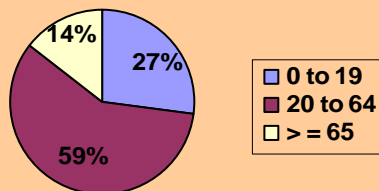

## Town of Suffield Workforce Profile

The Town of Suffield is 16 miles northeast of Hartford and has a land area of 42 square miles with a population of 12,176 residents.

### Suffield's Age Distribution

Source: CT State Data Center (Sept. 2007)