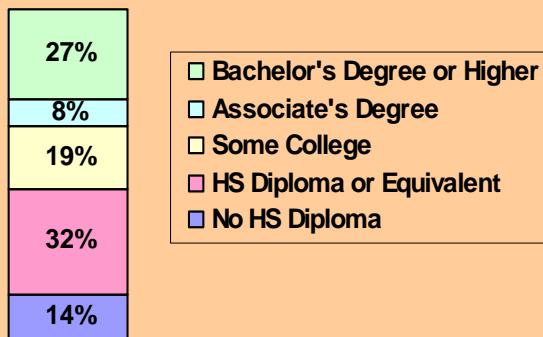

Resident's Educational Attainment

Source: US Census (2000)

Of Southington's Residents 25 and over:

- 14% lack a high school diploma
- 32% possess a high school diploma or GED
- 19% have taken some college course work
- 8% have earned an Associate's degree
- 27% have earned a Bachelor's degree or higher

Profile of Businesses in Capital Workforce Partner's Key Sectors

(Hartford Labor Market Area)

<u>Sector</u>	<u>Establishments</u>	<u>Payroll Dollars (in Thousands)</u>	<u>Paid Employees</u>
Manufacturing	1,485	$2,970,147	61,223
Retail	3,347	$1,101,722	50,872
Health Care	2,500	$2,396,593	67,175
Finance & Insurance	Not Listed	Not Listed	Not Listed

Source: US Census - 2002 Economic Census

Capital Workforce Partners is the region's Workforce Investment Board serving 37 municipalities in North Central Connecticut. We leverage public and private resources to produce skilled workers for a competitive regional economy.

Capital Workforce Partners

One Union Place

Hartford, CT 06103

Phone: 860 - 522 - 1111

Fax: 860 - 722 - 2486

www.capitalworkforce.org