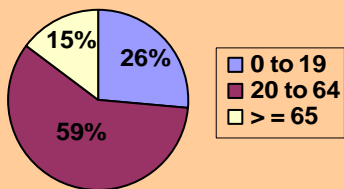

## Town of Southington Workforce Profile

The Town of Southington is 15 miles southwest of Hartford and has a land area of 36.9 square miles with a population of 39,856 residents.

### Southington's Age Distribution

Source: CT State Data Center (Sept. 2007)