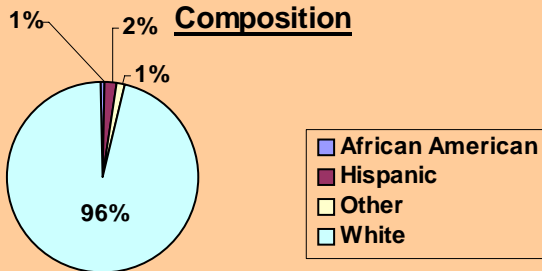

Southington's Racial/Ethnic Composition

Source: CT State Data Center (Sept. 2007)

Southington's Population is:

- 96% White
- 1% African American
- 2% Hispanic
- 1% Other

Labor Force Data for Southington

<u>Labor Force</u>	<u>Employed</u>	<u>Unemployed</u>	<u>Rate</u>
24,506	23,604	902	3.7%

As of October 2007