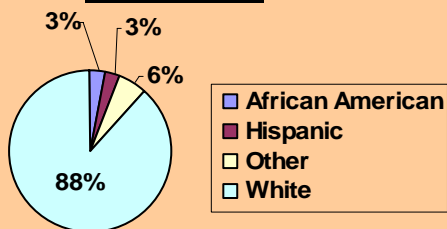

Rocky Hill's Racial/Ethnic Composition

Source: CT State Data Center (Sept. 2007)

Rocky Hill's Population is:

- 88% White
- 3% African American
- 3% Hispanic
- 6% Other

Labor Force Data for Rocky Hill

<u>Labor Force</u>	<u>Employed</u>	<u>Unemployed</u>	<u>Rate</u>
10,895	10,530	392	3.6%

As of October 2007