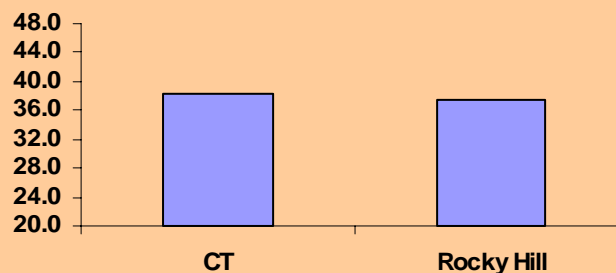

Rocky Hill's / State's Average Age

Source: CT State Data Center (Sept. 2007)