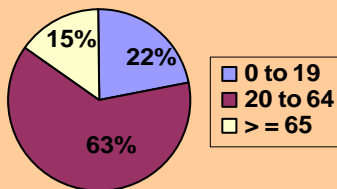

## Town of Rocky Hill Workforce Profile

The Town of Rocky Hill is 7 miles south of Hartford and has a land area of 13.9 square miles with a population of 17,655 residents.

### Rocky Hill's Age Distribution

Source: CT State Data Center (Sept. 2007)

### Rocky Hill's Population is:

- 88% White
- 3% African American
- 3% Hispanic
- 6% Other