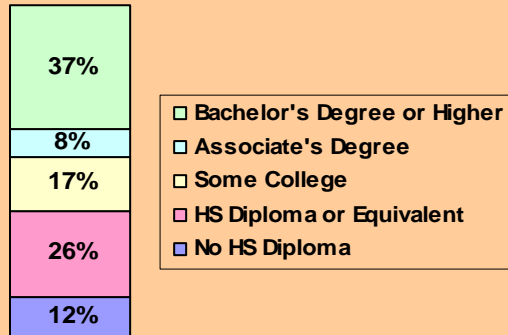

Resident's Educational Achievement

Source: US Census (2000)

Of Rocky Hill's Residents 25 and over:

- 12% lack a high school diploma
- 26% possess a high school diploma or GED
- 17% have taken some college course work
- 8% have earned an Associate's degree
- 37% have earned a Bachelor's degree or higher

Profile of Businesses in Capital Workforce Partner's Key Sectors

(Hartford Labor Market Area)

<u>Sector</u>	<u>Establishments</u>	<u>Payroll Dollars (in Thousands)</u>	<u>Paid Employees</u>
Manufacturing	1,485	$2,970,147	61,223
Retail	3,347	$1,101,722	50,872
Health Care	2,500	$2,396,593	67,175
Finance & Insurance	Not Listed	Not Listed	Not Listed

Source: US Census - 2002 Economic Census

Capital Workforce Partners is the region's Workforce Investment Board serving 37 municipalities in North Central Connecticut. We leverage public and private resources to produce skilled workers for a competitive regional economy.

Capital Workforce Partners

One Union Place

Hartford, CT 06103

Phone: 860 - 522 - 1111

Fax: 860 - 722 - 2486

www.capitalworkforce.org