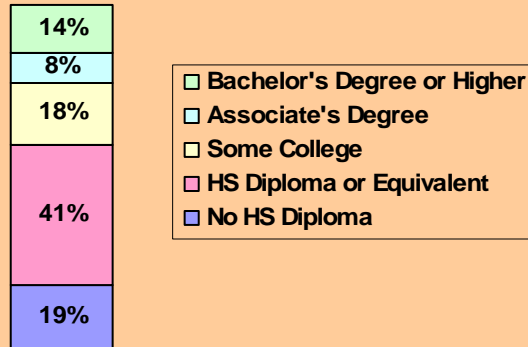

Resident's Educational Achievement

Source: US Census (2000)

Of Plymouth's Residents 25 and over:

- 19% lack a high school diploma
- 41% possess a high school diploma or GED
- 18% have taken some college course work
- 8% have earned an Associate's degree
- 14% have earned a Bachelor's degree or higher

Profile of Businesses in Capital Workforce Partner's Key Sectors

(Hartford Labor Market Area)

<u>Sector</u>	<u>Establishments</u>	<u>Payroll Dollars (in Thousands)</u>	<u>Paid Employees</u>
Manufacturing	1,485	$2,970,147	61,223
Retail	3,347	$1,101,722	50,872
Health Care	2,500	$2,396,593	67,175
Finance & Insurance	Not Listed	Not Listed	Not Listed

Source: US Census - 2002 Economic Census

Capital Workforce Partners is the region's Workforce Investment Board serving 37 municipalities in North Central Connecticut. We leverage public and private resources to produce skilled workers for a competitive regional economy.

Capital Workforce Partners

One Union Place

Hartford, CT 06103

Phone: 860 - 522 - 1111

Fax: 860 - 722 - 2486

www.capitalworkforce.org