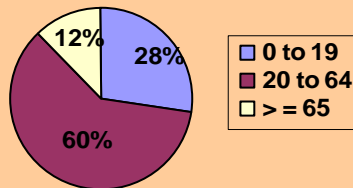

## Town of Plymouth Workforce Profile

The Town of Plymouth is 19 miles west-southwest of Hartford and has a land area of 22.4 square miles with a population of 11,857 residents.

### Plymouth's Age Distribution

Source: CT State Data Center (Sept. 2007)