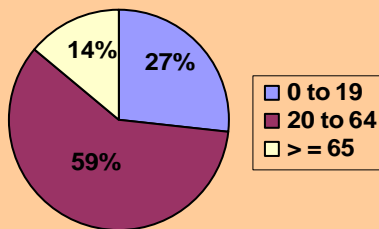

## Town of Farmington Workforce Profile

The Town of Farmington is 8 miles west of Hartford and has a land area of 28 square miles with a population of 24,124 residents.

### Farmington's Age Distribution

Source: CT State Data Center (Sept. 2007)