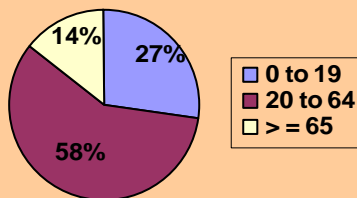

## Town of East Hartford Workforce Profile

The Town of East Hartford is adjacent to Hartford and has a land area of 18.7 square miles with a population of 48,644 residents.

### Resident's Age Distribution

Source: CT State Data Center (Sept. 2007)