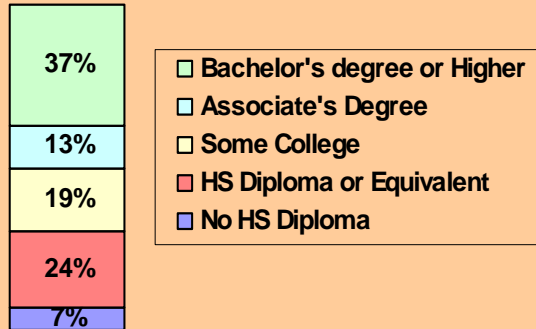

Source: State Data Center (Sept. 2007)

East Granby's / State's Average Age

Source: State Data Center (Sept. 2007)

East Granby's Racial/Ethnic Composition

Source: State Data Center (Sept. 2007)

East Granby's Population is:

- 94% White
- 0% African American
- 0% Hispanic
- 6% Other

Labor Force Data for East Granby

<u>Labor Force</u>	<u>Employed</u>	<u>Unemployed</u>	<u>Rate</u>
2,971	2,873	98	3.3%

As of October 2007

Resident's Educational Attainment