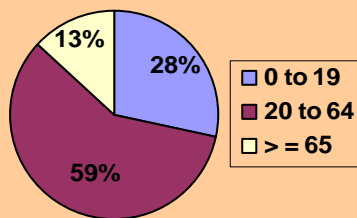

Town of East Granby Workforce Profile

The Town of East Granby is located 13 miles west of Hartford and has a land area of 17 square miles with a population of 4,984 residents.

East Granby's Age Distribution

Source: State Data Center (Sept. 2007)

East Granby's / State's Average Age

Source: State Data Center (Sept. 2007)

East Granby's Racial/Ethnic Composition

Source: State Data Center (Sept. 2007)

East Granby's Population is: